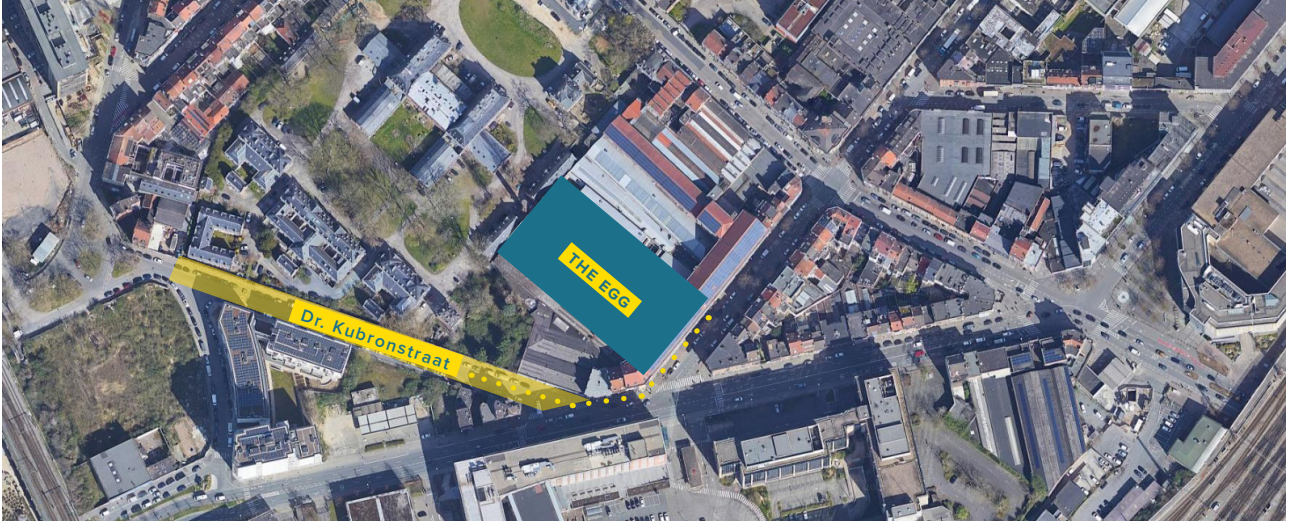

https://cybersecurity-centre.europa.eu/events/eccc-info-day-6-february-brussels-belgium-2024-02-06_en

→ THE RIVERSIDE

Event Venue

The Egg - Rue Bara 175, 1070 Bruxelles

Pick-up shuttlescompanyvisit

The EGG → Company visit

GROUP	#BUSES	DEPARTURE TIME	DEPARTURE POINT	ARRIVAL TIME	ADRES
BUILDWISE	2	12h00	The EGG	12h45	Av. Pierre Holoffe 21, 1342 Ottignies-Louvain-la-Neuve
FARI 1	1	12h00	The EGG	12h15	Busparking Kardinaal Mercierstraat, 1000 Brussel
IMEC	3	12h15	The EGG	12h55	Remisebosweg 1, 3001 Leuven
FARI 2	1	12h25	The EGG	12h40	Busparking Kardinaal Mercierstraat, 1000 Brussel
FARI 3	1	12h45	The EGG	13h00	Busparking Kardinaal Mercierstraat, 1000 Brussel