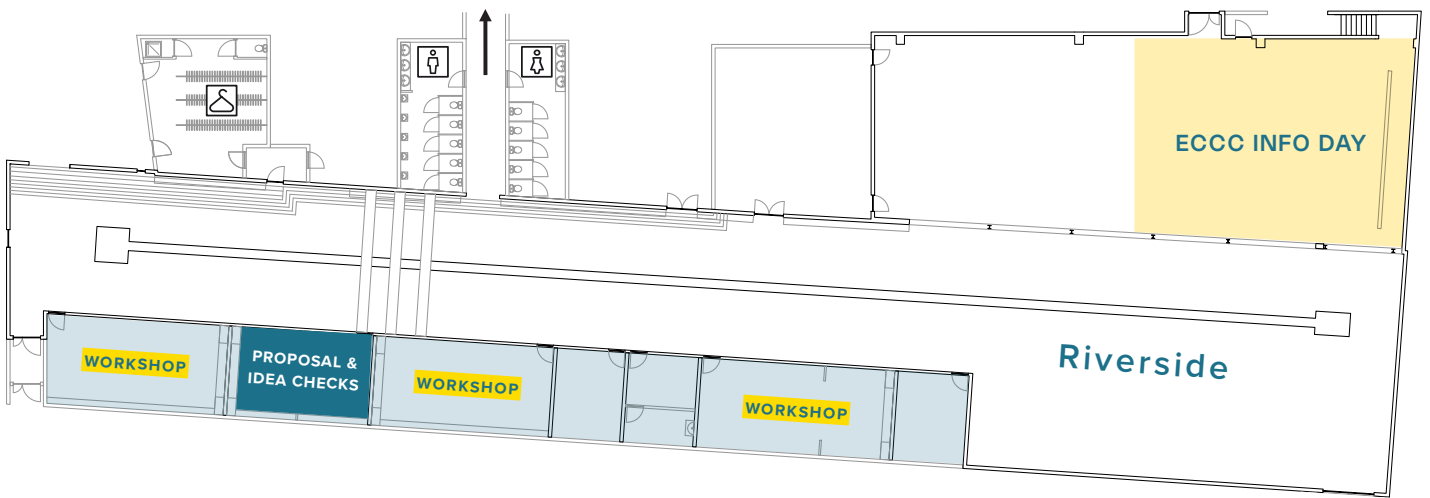

Event Venue

The Egg - Rue Bara 175, 1070 Bruxelles